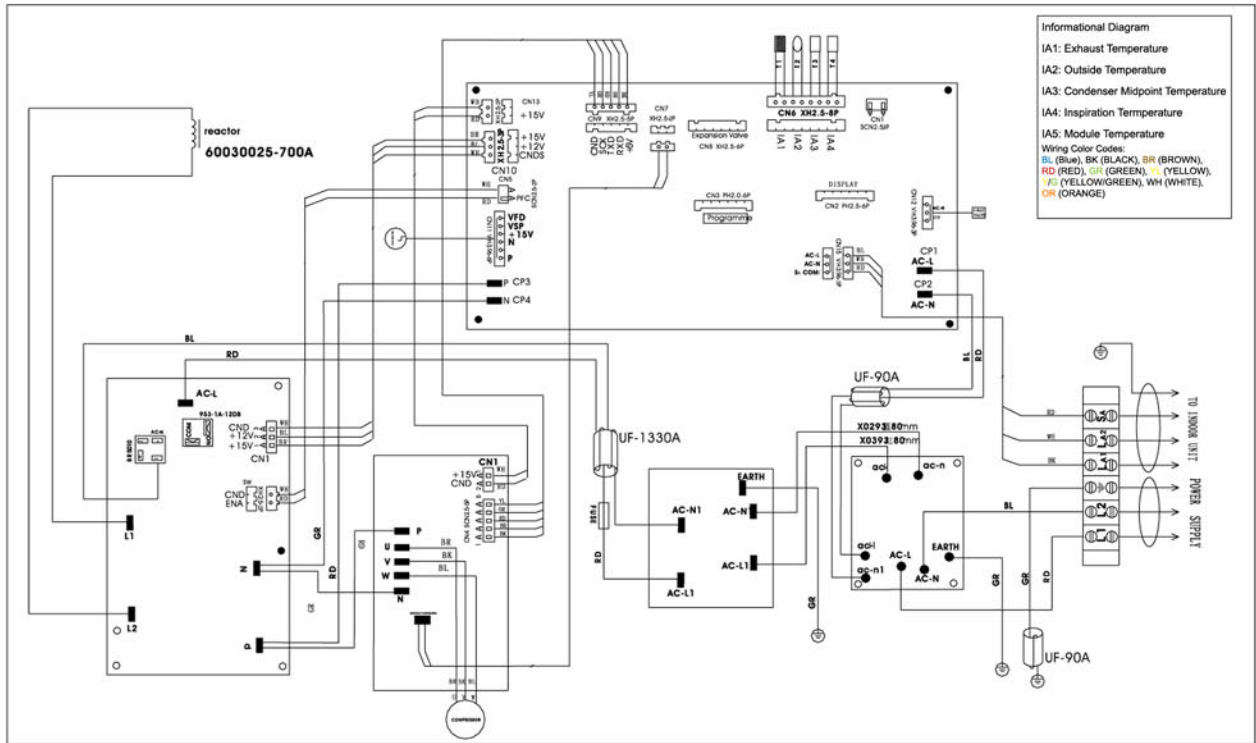

grünaire

DUCTLESS SPLIT SYSTEM

HX Series mini split
inverter wiring diagrams

powerful. quiet. reliable.

GSU091HX OUTDOOR WIRING DIAGRAM

GSU091HX INDOOR WIRING DIAGRAM

diagram subject to change without notice

GSU121HX OUTDOOR WIRING DIAGRAM

GSU121HX INDOOR WIRING DIAGRAM

diagram subject to change without notice

GSU181HX OUTDOOR WIRING DIAGRAM

GSU181HX INDOOR WIRING DIAGRAM

diagram subject to change without notice

GSU241HX OUTDOOR WIRING DIAGRAM

GSU241HX INDOOR WIRING DIAGRAM

diagram subject to change without notice

powerful. quiet. reliable.