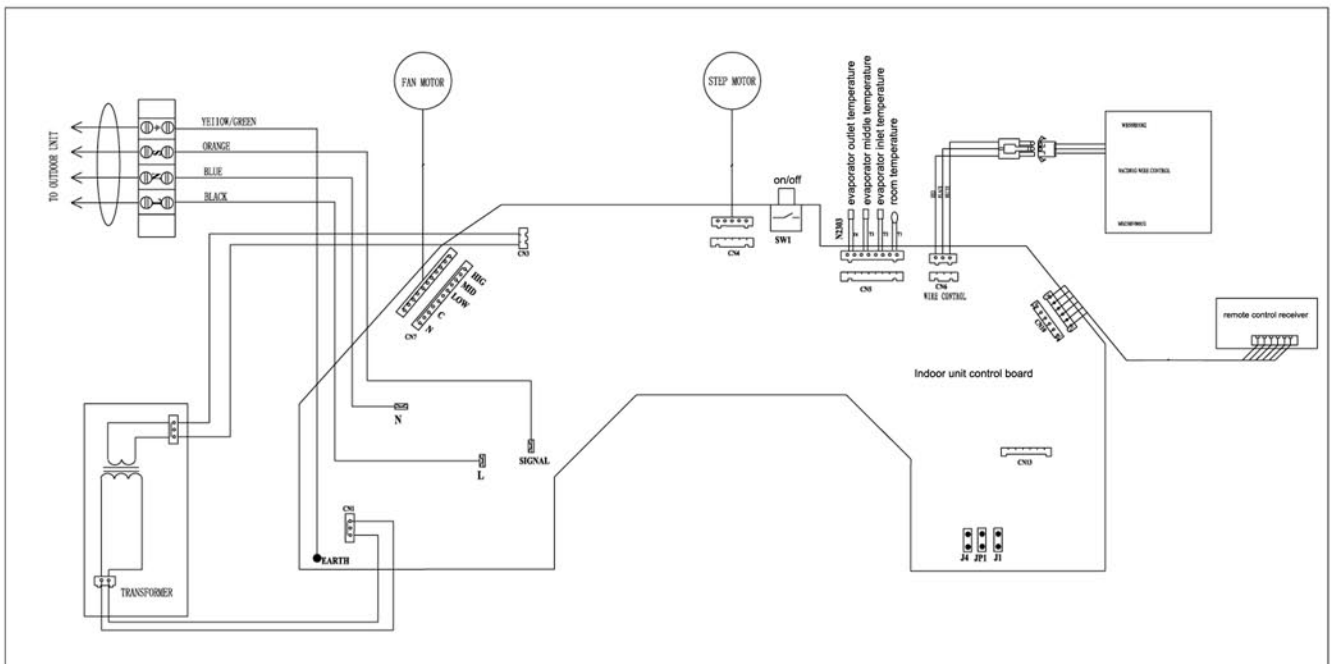

grünaire

DUCTLESS SPLIT SYSTEM

HX Series mini split
inverter wiring diagrams

powerful. quiet. reliable.

GSU091HX OUTDOOR WIRING DIAGRAM

GSU091HX INDOOR WIRING DIAGRAM

diagram subject to change without notice

GSU121HX OUTDOOR WIRING DIAGRAM

GSU121HX INDOOR WIRING DIAGRAM

diagram subject to change without notice

GSU181HX OUTDOOR WIRING DIAGRAM

GSU181HX INDOOR WIRING DIAGRAM

diagram subject to change without notice

GSU241HX OUTDOOR WIRING DIAGRAM

GSU241HX INDOOR WIRING DIAGRAM

diagram subject to change without notice

powerful. quiet. reliable.