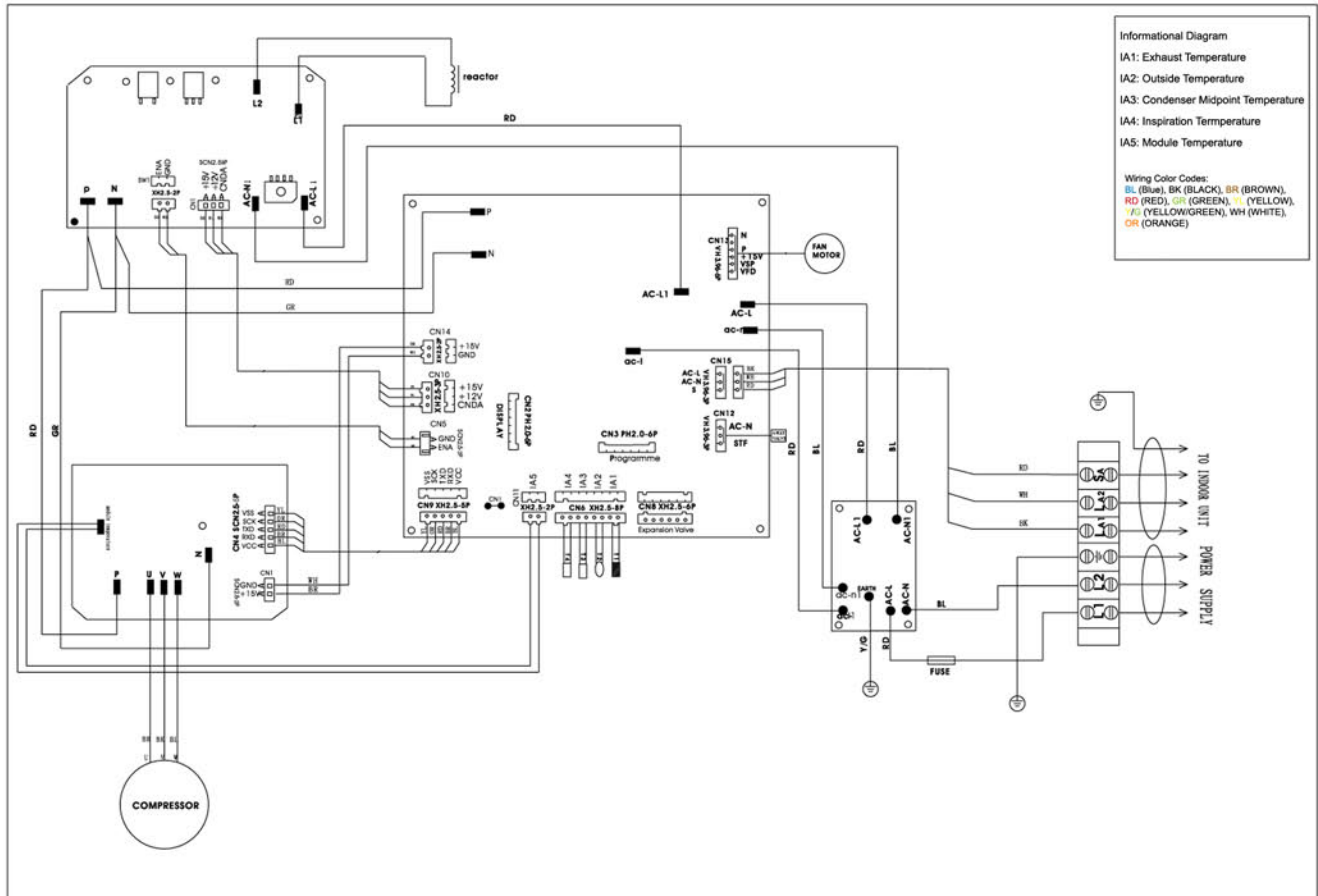

grünaire

DUCTLESS SPLIT SYSTEM

HX Series mini split
inverter wiring diagrams

powerful. quiet. reliable.

GSU091HX OUTDOOR WIRING DIAGRAM

GSU091HX INDOOR WIRING DIAGRAM

diagram subject to change without notice

GSU121HX OUTDOOR WIRING DIAGRAM

GSU121HX INDOOR WIRING DIAGRAM

diagram subject to change without notice

GSU181HX OUTDOOR WIRING DIAGRAM

GSU181HX INDOOR WIRING DIAGRAM

diagram subject to change without notice

GSU241HX OUTDOOR WIRING DIAGRAM

GSU241HX INDOOR WIRING DIAGRAM

diagram subject to change without notice

powerful. quiet. reliable.