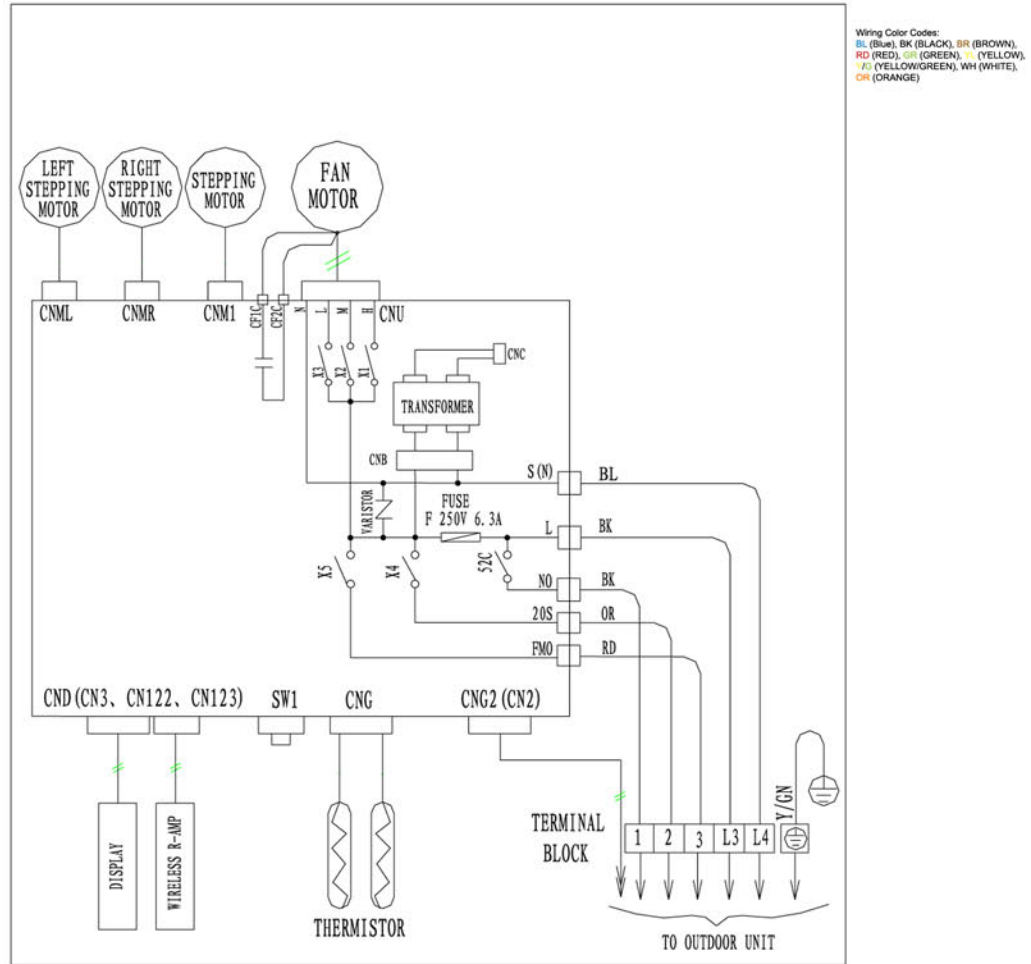

grünaire

DUCTLESS SPLIT SYSTEM

HR Series mini split wiring diagrams

powerful. quiet. reliable.

GSI090HR / GSU120HR INDOOR WIRING DIAGRAM

GSU090HR / GSU120HR INDOOR WIRING DIAGRAM

diagram subject to change without notice

GSU180HR / GSU2400HR INDOOR WIRING DIAGRAM

GSU180HR / GSU240HR INDOOR WIRING DIAGRAM

diagram subject to change without notice

The image features a minimalist, abstract design. A central vertical line, composed of three segments, runs through the middle. Each segment is flanked by rounded rectangular shapes in two shades of green: a vibrant lime green and a pale, minty green. The shapes are arranged in a way that they appear to be connected to the central line, creating a sense of depth and structure. The overall aesthetic is clean and modern.