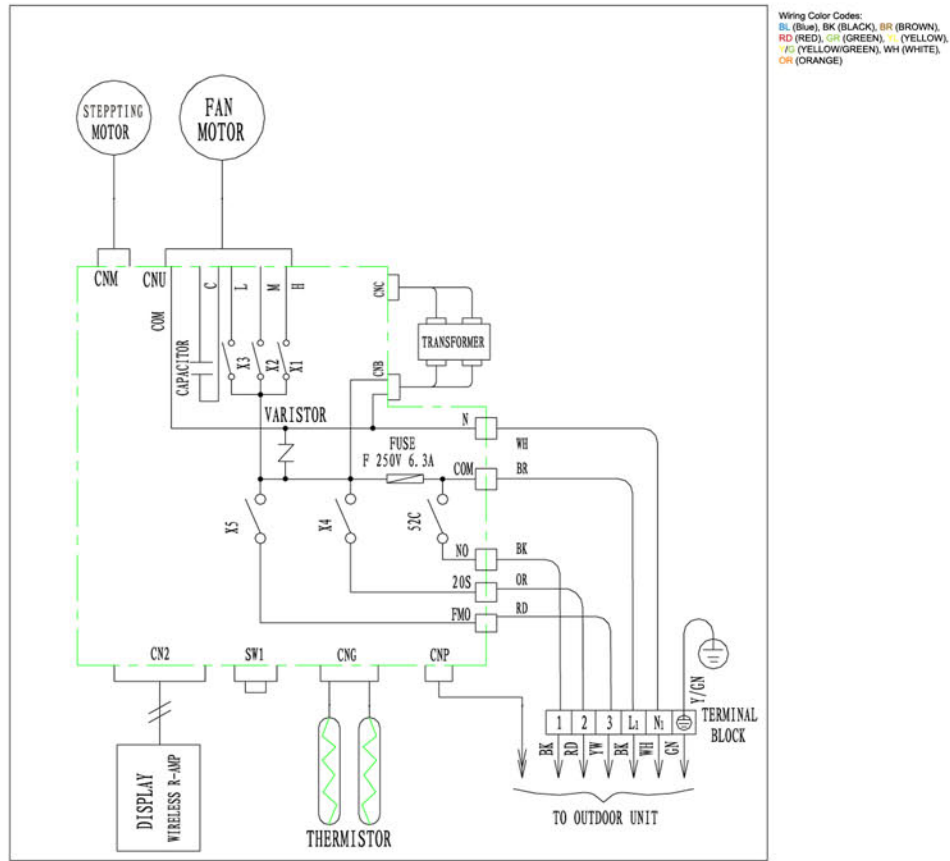

grünaire

DUCTLESS SPLIT SYSTEM

HR Series mini split wiring diagrams

powerful. quiet. reliable.

GSI090HR / GSU120HR INDOOR WIRING DIAGRAM

GSU090HR / GSU120HR INDOOR WIRING DIAGRAM

diagram subject to change without notice

GSU180HR / GSU2400HR INDOOR WIRING DIAGRAM

GSU180HR / GSU240HR INDOOR WIRING DIAGRAM

diagram subject to change without notice

The image features a minimalist, abstract design. A central vertical line, composed of three segments, runs through the middle. Each segment is flanked by rounded rectangular shapes in two shades of green: a vibrant lime green and a pale, minty green. The shapes are arranged in a way that they appear to be connected to the central line, creating a sense of depth and structure. The overall aesthetic is clean and modern.