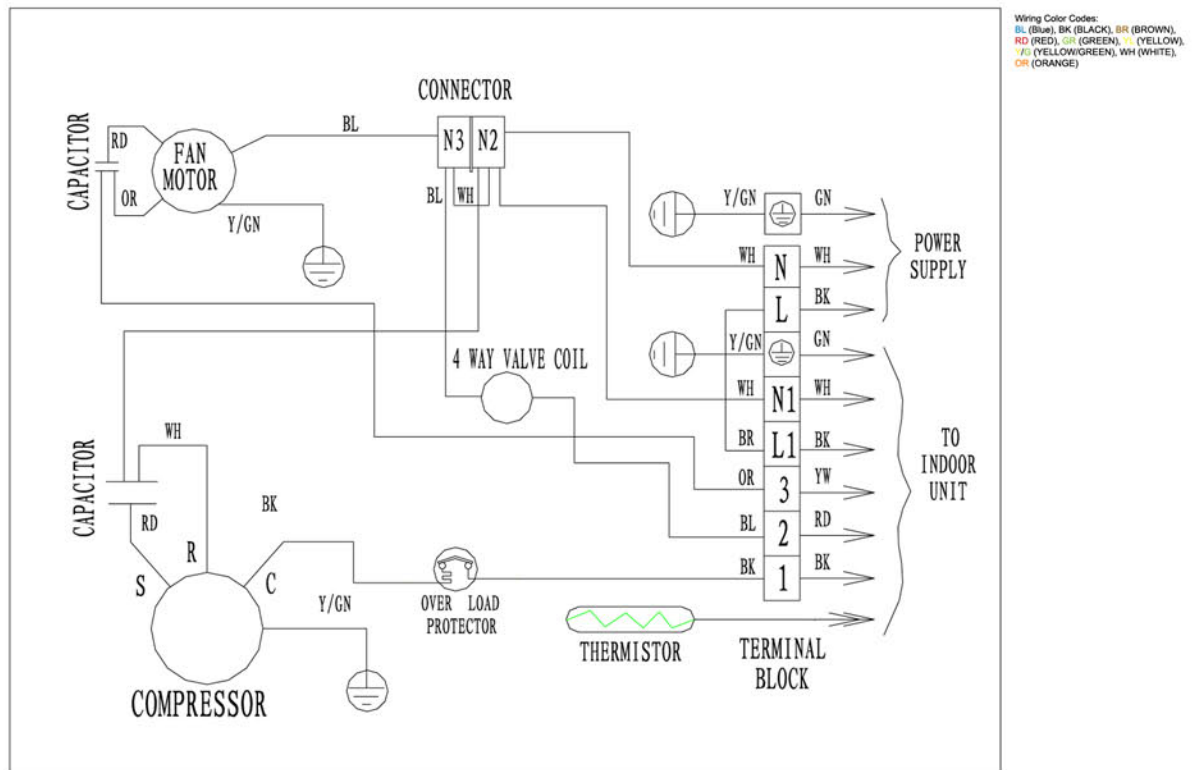

grünaire

DUCTLESS SPLIT SYSTEM

HR Series mini split wiring diagrams

powerful. quiet. reliable.

GSI090HR / GSU120HR INDOOR WIRING DIAGRAM

GSU090HR / GSU120HR INDOOR WIRING DIAGRAM

diagram subject to change without notice

GSU180HR / GSU2400HR INDOOR WIRING DIAGRAM

GSU180HR / GSU240HR INDOOR WIRING DIAGRAM

diagram subject to change without notice

The image features a minimalist, abstract design. A central vertical line, composed of three segments, runs through the middle. Each segment is flanked by rounded rectangular shapes in two shades of green: a vibrant lime green and a pale, minty green. The shapes are arranged in a way that they appear to be connected to the central line, creating a sense of depth and structure. The overall aesthetic is clean and modern.