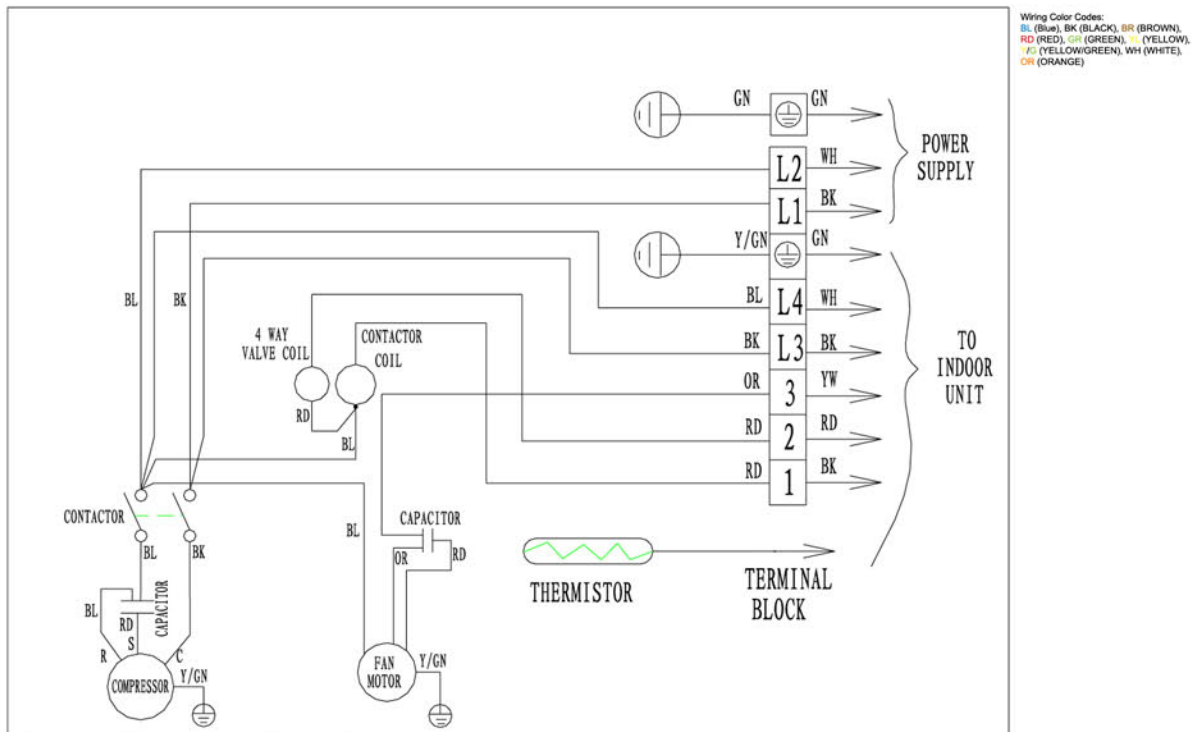

grünaire

DUCTLESS SPLIT SYSTEM

HR Series mini split wiring diagrams

powerful. quiet. reliable.

GSI090HR / GSU120HR INDOOR WIRING DIAGRAM

GSU090HR / GSU120HR INDOOR WIRING DIAGRAM

diagram subject to change without notice

GSU180HR / GSU2400HR INDOOR WIRING DIAGRAM

GSU180HR / GSU240HR INDOOR WIRING DIAGRAM

diagram subject to change without notice

The image features a minimalist, abstract design. A central vertical line, composed of three segments, runs through the middle. Each segment is flanked by rounded rectangular shapes in two shades of green: a vibrant lime green and a pale, minty green. The shapes are arranged in a way that they appear to be connected to the central line, creating a sense of depth and structure. The overall aesthetic is clean and modern.